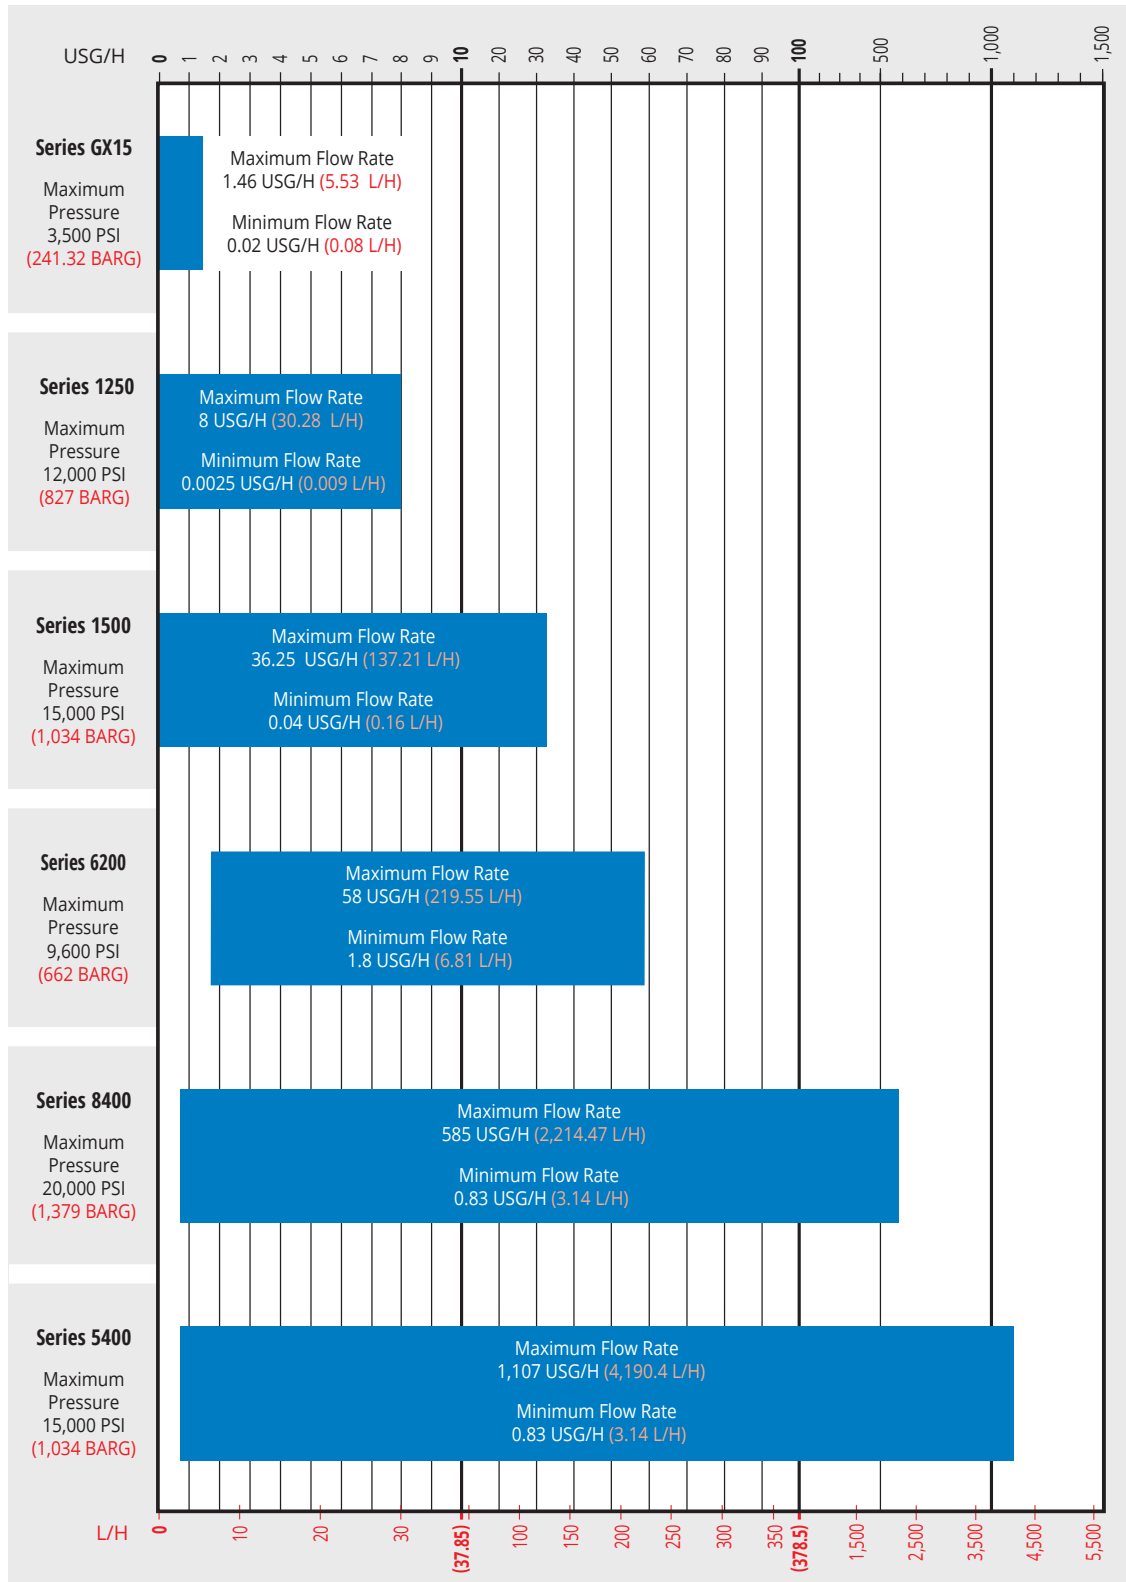

# Pneumatic Pump Range

Flow rate expressed at 0 PSIG discharge pressure.