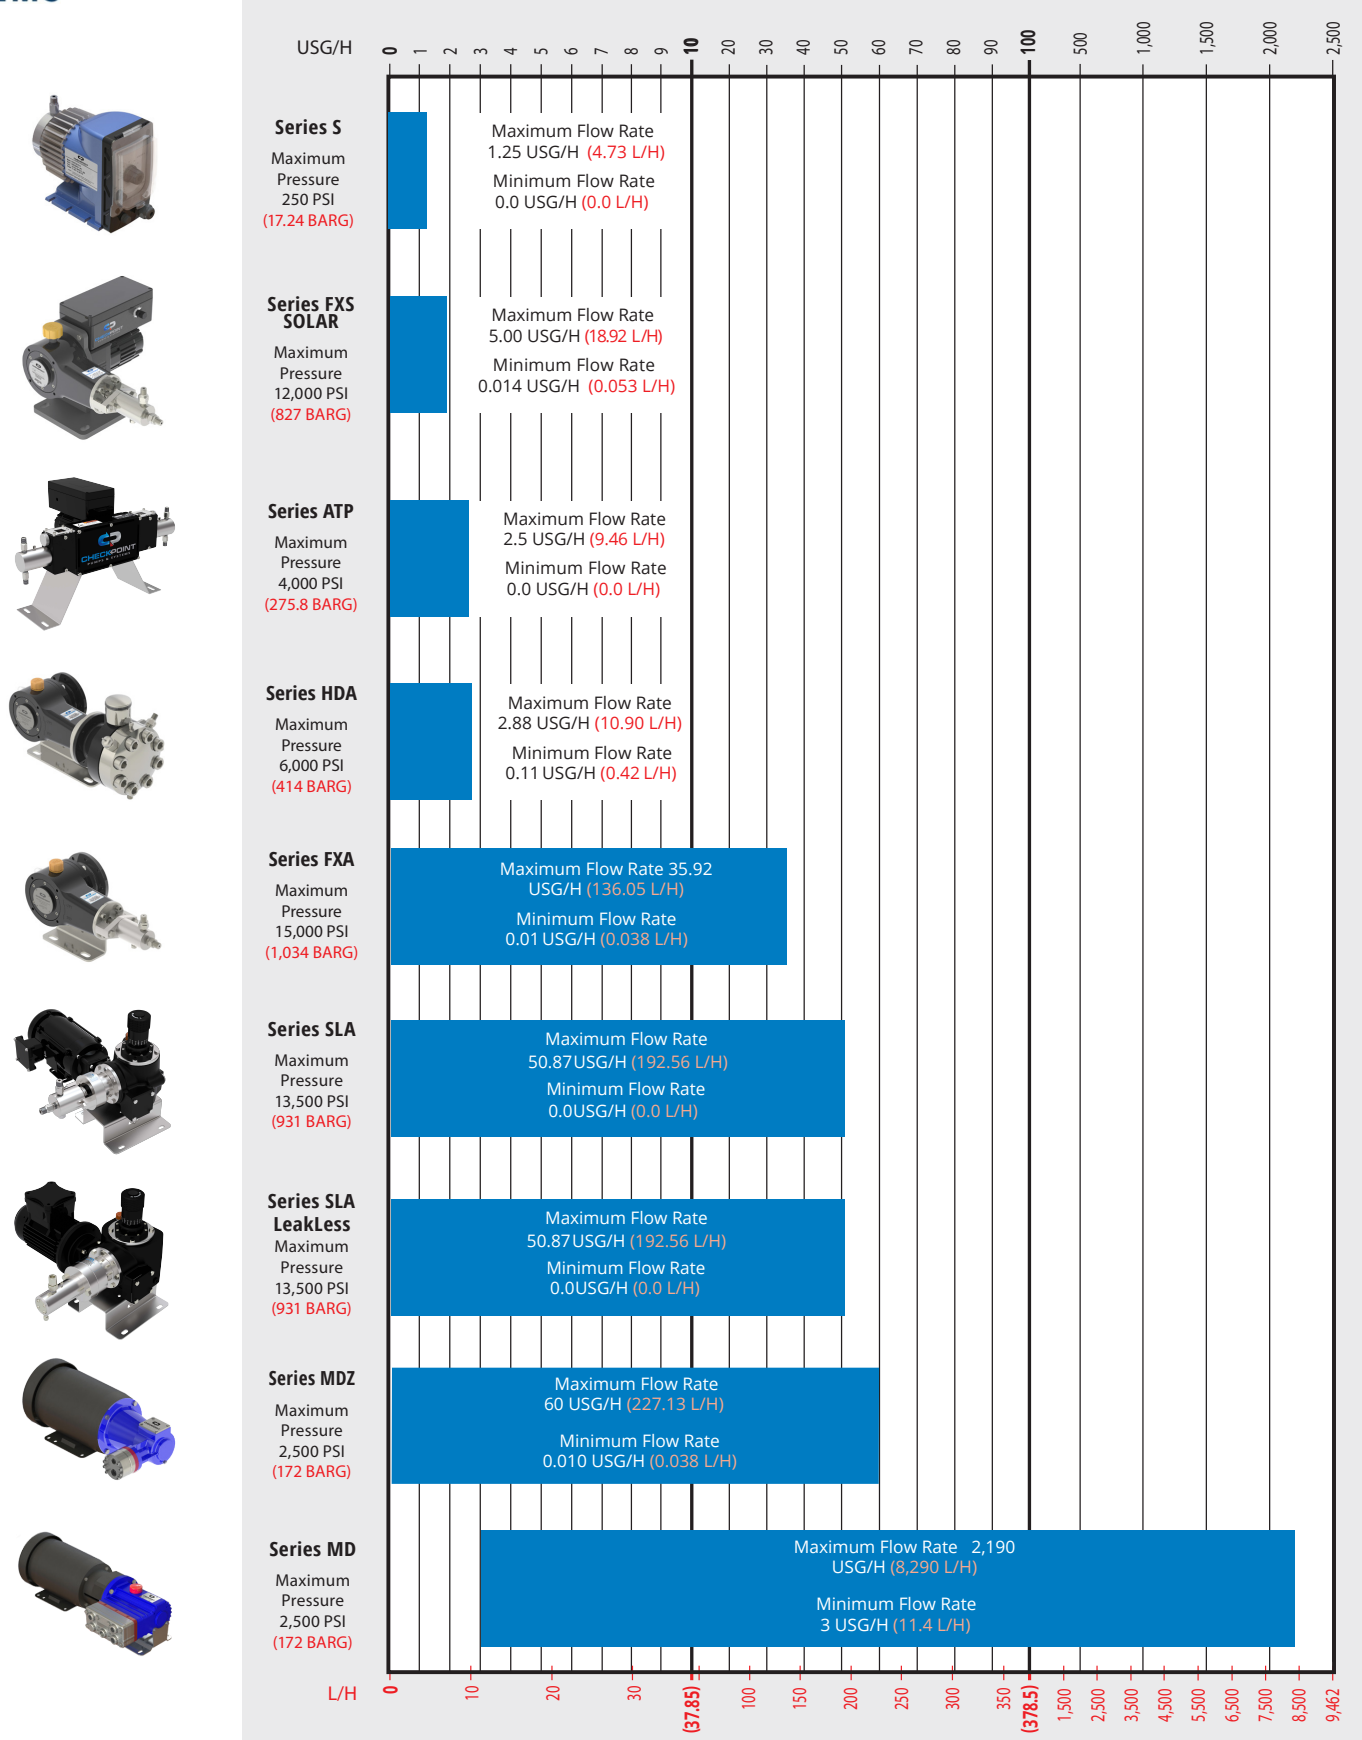

MJ Systems, LLC
Authorized CheckPoint Distributors
 TX - Off (281) 842-7600
 LA - Off (504) 264-7744
 www.mjsusa.com • sales@mjsusa.com

Electric Pump Range

Flow rate expressed at 0 PSIG discharge pressure.